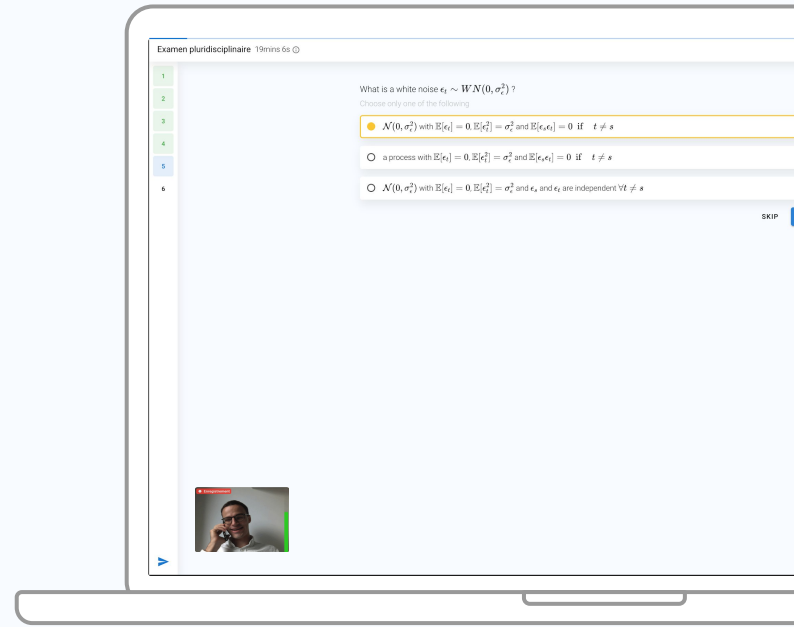

Our solution: Evalmee

An **online** solution to assess **remotely** with **anti-fraud** system

Simple & Robust

Advanced anti-fraud features

100% GDPR